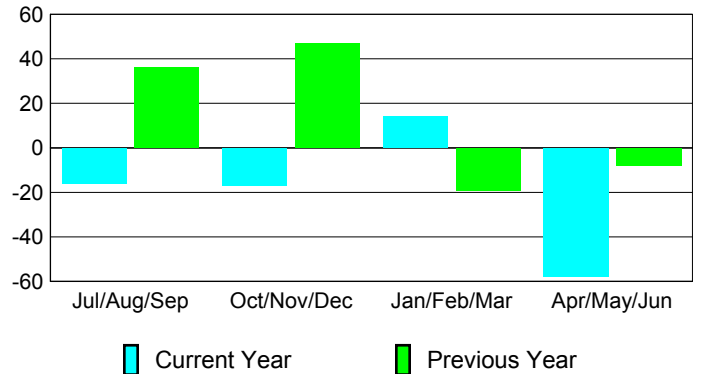

Membership Results 2008-2009

Membership 2007-2008

Month	Net Memb Goal	Actual New Memb	Actual Dropped Memb	Gain/Loss of Memb	Gain/Loss of Memb
Jul/Aug/Sep	0	65	-81	-16	36
Oct/Nov/Dec	0	32	-49	-17	47
Jan/Feb/Mar	0	44	-30	14	-19
Apr/May/June	0	44	-102	-58	-8
Totals	0	185	-262	-77	56

Membership Results 2008-2009

Goal, New, Dropped, Gain/Loss

Comparison of Membership Gain/Loss

Current Year Compared to the Previous Year

Gender Comparison 2008-2009

Male

Female