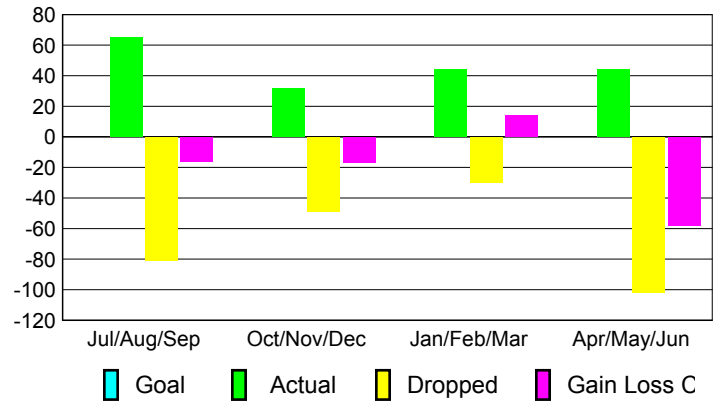

Membership Results 2008-2009

Goal, New, Dropped, Gain/Loss

Comparison of Membership Gain/Loss

Current Year Compared to the Previous Year