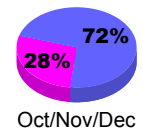

Membership Results 2008-2009

Membership 2007-2008

Month	Net Memb Goal	Actual New Memb	Actual Dropped Memb	Gain/Loss of Memb	Gain/Loss of Memb
Jul/Aug/Sep	0	65	-81	-16	36
Oct/Nov/Dec	0	32	-49	-17	47
Jan/Feb/Mar	0	44	-30	14	-19
Apr/May/June	0	44	-102	-58	-8
Totals	0	185	-262	-77	56

Membership Results 2008-2009

Goal, New, Dropped, Gain/Loss

Comparison of Membership Gain/Loss

Current Year Compared to the Previous Year

Gender Comparison 2008-2009

Male

Female